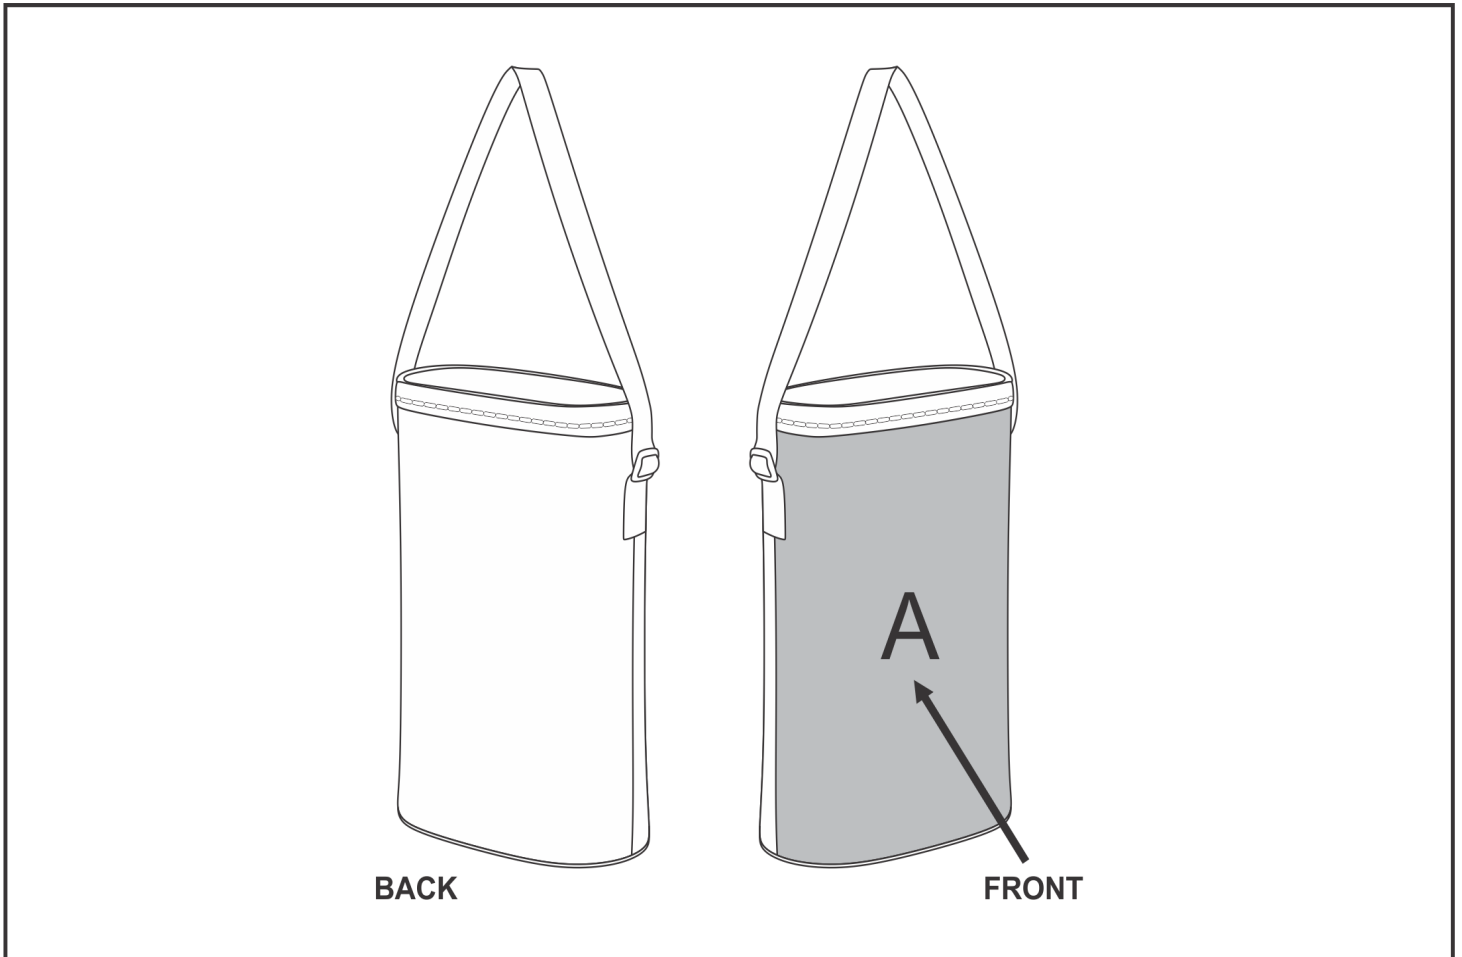

CC-HP-6-G

Hoppla Napa Valley Double Wine Cooler

Need to know:

Includes 1-Position Sublimation (setup fees apply)

- Please Note: We cannot guarantee 100% logo Alignment on all Brandable Panels.

Branding Options:

Position	Branding Method (Branding Code)	No. of Colours	Dimension
A	Custom Sublimation A (CPSUB-A)	Full Colour	320mm wide x 344mm high